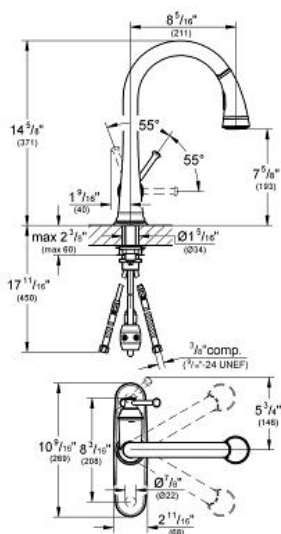

JOLIETTE
Single-Handle Kitchen Faucet
MODEL # 30210DC0

Pure Freude
an Wasser

GROHE

Product Description:
JOLIETTE
Single-Handle Kitchen Faucet

Standard Specification:

- Single hole installation
- Swivel Spout
- Swivel area 360°
- **SpeedClean** anti-lime system
- **GROHE StarLight** finish
- Non-return valve
- Locking dual spray control - switches back and forth between regular flow and SpeedClean shower jet
- **GROHE QuickFix** rapid installation system
- **GROHE SilkMove**
- Max Flow Rate: 1.75 gpm (6.6 L/min)
- Escutcheon
- 7 5/8" Aerator Height
- 360° Ball-joint on hose for flexible handling of spray head
- 14 5/8" faucet height
- Includes 10" escutcheon
- Single lever handle
- Weight operated pull back mechanism for hose
- Stainless steel braided hose
- Stainless steel braided supply lines
- Available at FERGUSON and Build.com